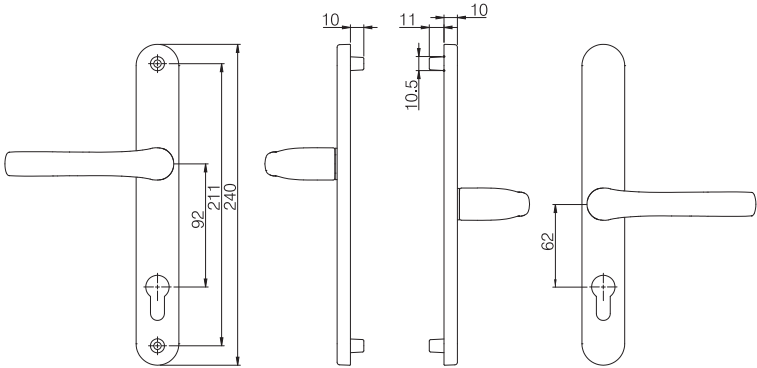

ProLinea Door Handle

PZ 92/6

TECHNICAL DRAWINGS

GUARANTEES

Lever/lever, 240mm backplate, PZ 92/62