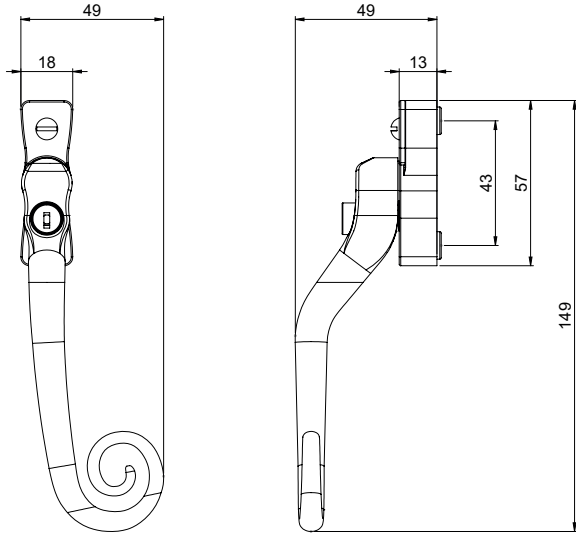

HERITAGE

ESPAG HANDLE RANGE

TECHNICAL SPECIFICATION

Monkey Tail