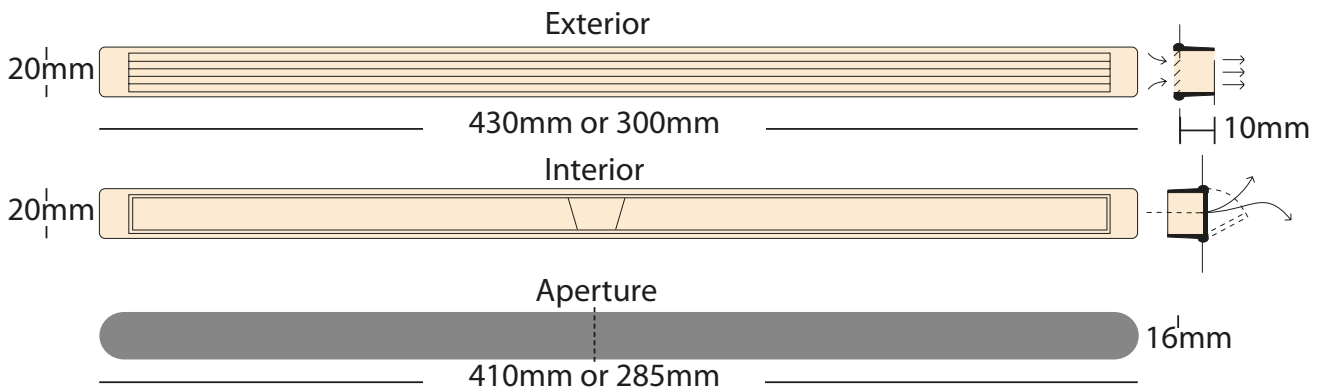

Mighton Tricklevent

Data Sheet

Flushfitting Tricklevent

- Fits all timber windows
- Simple condensation control
- Fingertip vent adjustment
- Simple, low cost installation requiring only three hidden screws
- White, or Brown ABS, for long life
- Maintenance free

Technical Data

Flushfitting Tricklevents		
Code	Width	Colour
TV	430mm	White
TVB	430mm	Brown
TV3	300mm	White
TVB3	300mm	Brown