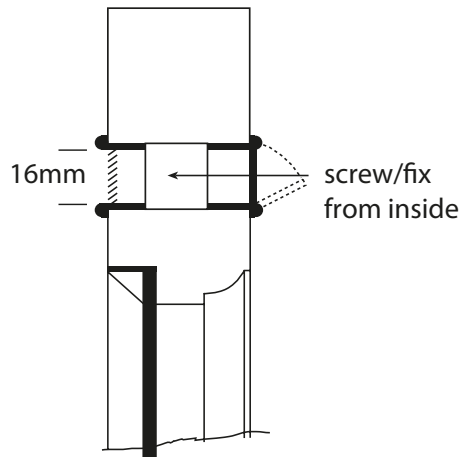

Mighton Tricklevent

Data Sheet

Flushfitting Tricklevent

- Fits all timber windows
- Simple condensation control
- Fingertip vent adjustment
- Simple, low cost installation requiring only three hidden screws
- White, or Brown ABS, for long life
- Maintenance free

Technical Data

Flushfitting Tricklevents		
Code	Width	Colour
TV	430mm	White
TVB	430mm	Brown
TV3	300mm	White
TVB3	300mm	Brown