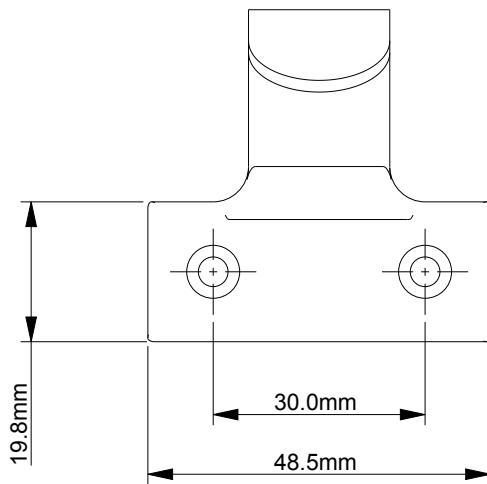

Sash Lifts

Data Sheet

Brass (PVD)
SLPVDZ

Chrome
SLCHZ

Satin Chrome
SLSCZ

White
SLWHZ

Technical Data

Sash Lifts			
Code	Name	Finish	Dimensions (mm)
SLPVDZ	Sash Lift	Brass (PVD)	H19 x W49
SLCHZ	Sash Lift	Chrome	H19 x W49
SLSCZ	Sash Lift	Satin Chrome	H19 x W49
SLWHZ	Sash Lift	White	H19 x W49